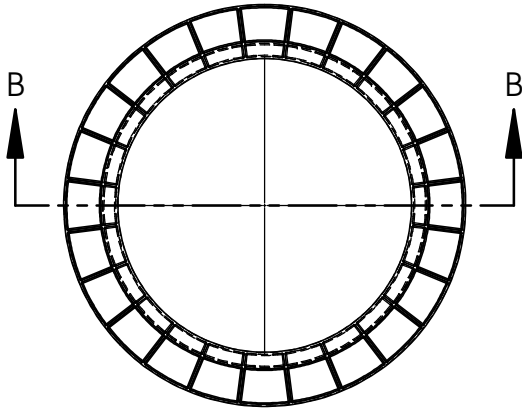

2

1

B

B

SECTION B-B  
SCALE 1 : 16

A

A

**CONTOUR MOLD, INC.**

726 QUINN AVE., ELK RIVER, MN. 55330 763-441-3030

PART NAME: 24_500 adapter ring			
PART NO. : ADAPTER RING		CUST. LADTECH	
BY: MB	SHRINK: 1.018	TOOL NO. :	
DATE: 8/18/2021	SCALE: 1:12	SHEET 1 OF 1	JOB#: 6915