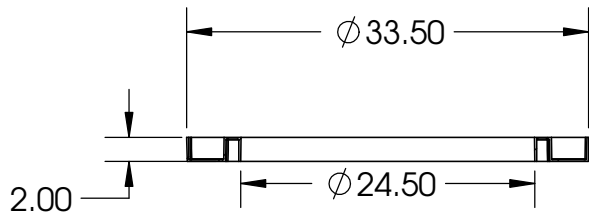

2

1

B

B

SECTION B-B  
SCALE 1 : 16

A

A

**CONTOUR MOLD, INC.**

726 QUINN AVE., ELK RIVER, MN. 55330 763-441-3030

PART NAME: 24_500 adapter ring			
PART NO. : ADAPTER RING		CUST. LADTECH	
BY: MB	SHRINK: 1.018	TOOL NO. :	
DATE: 8/18/2021	SCALE: 1:12	SHEET 1 OF 1	JOB#: 6915